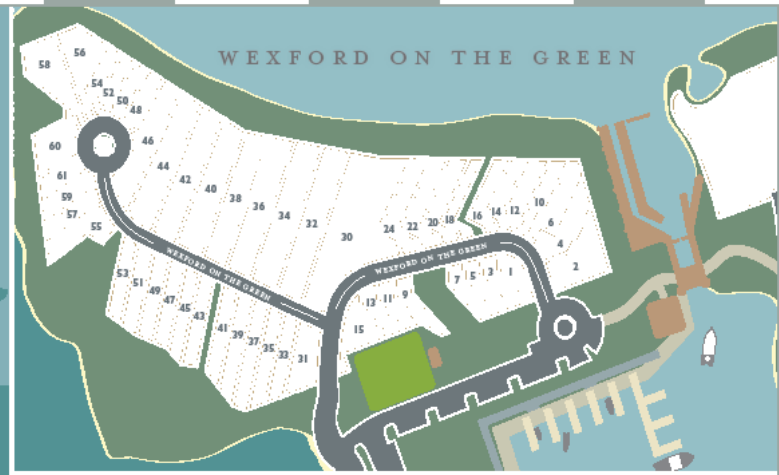

BROAD CREEK

WELCOME TO EXTRAORDINARY
Beyond luxurious amenities and a spectacular park-like setting, Wexford offers an inviting and energetic atmosphere. Conveniently accessible by both land and sea, those who choose Wexford will enjoy an unrivaled lifestyle experience in a community that is committed to a higher set of standards.
wexfordplantation.com